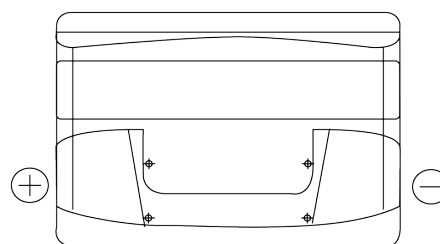

**Product overview**

Batteries for Cars

**Excell EB741**

Part number	EB741
Technology	Flooded
EAN/GTIN	3661024034562
Voltage	12 V
Capacity	74 Ah
CCA	680 A
Length	278 mm
Width	175 mm
Height	190 mm
Box size	L03
Polarity	ETN 1
Terminal Type	EN taper post
Hold Down	B13
Weights (subject of variation)	16.60 kg

**Polarity**

**Terminal Type**

Positive Terminal

Negative Terminal

**Hold Down**

Design, features and specifications are subject to change without notice. We disclaim any representation or warranty, express or implied, concerning the data or recommendations, and in no event shall be liable for any loss or damage claimed to have arisen as a result. Some products may not be available in your local market.