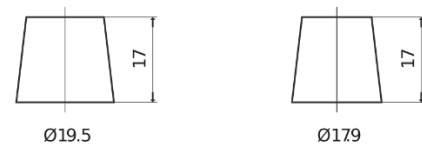

**Product overview**

Batteries for Cars

**Power DB741**

Part number	DB741
Technology	Flooded
EAN/GTIN	3661024024563
Voltage	12 V
Capacity	74 Ah
CCA	680 A
Length	278 mm
Width	175 mm
Height	190 mm
Box size	L03
Polarity	ETN 1
Terminal Type	EN taper post
Hold Down	B13
Weights (subject of variation)	16.60 kg

**Polarity**

**Terminal Type**

Positive Terminal

Negative Terminal

**Hold Down**

Design, features and specifications are subject to change without notice. We disclaim any representation or warranty, express or implied, concerning the data or recommendations, and in no event shall be liable for any loss or damage claimed to have arisen as a result. Some products may not be available in your local market.