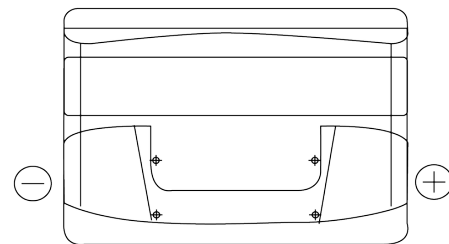

**Product overview**

Batteries for Cars

**Technica TB740**

Part number	TB740
Technology	Flooded
EAN/GTIN	3661024054553
Voltage	12 V
Capacity	74 Ah
CCA	680 A
Length	278 mm
Width	175 mm
Height	190 mm
Box size	L03
Polarity	ETN 0
Terminal Type	EN taper post
Hold Down	B13
Weights (subject of variation)	16.60 kg

**Polarity**

**Terminal Type**

Positive Terminal

Negative Terminal

**Hold Down**

Design, features and specifications are subject to change without notice. We disclaim any representation or warranty, express or implied, concerning the data or recommendations, and in no event shall be liable for any loss or damage claimed to have arisen as a result. Some products may not be available in your local market.