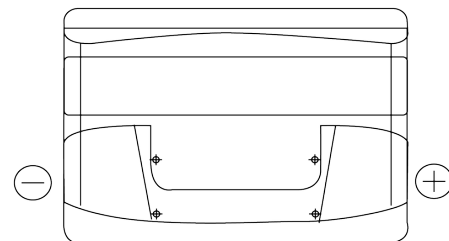

Product overview

Batteries for Cars

Excell EB740

Part number	EB740
Technology	Flooded
EAN/GTIN	3661024034555
Voltage	12 V
Capacity	74 Ah
CCA	680 A
Length	278 mm
Width	175 mm
Height	190 mm
Box size	L03
Polarity	ETN 0
Terminal Type	EN taper post
Hold Down	B13
Weights (subject of variation)	16.60 kg

Polarity

Terminal Type

Positive Terminal

Negative Terminal

Hold Down

Design, features and specifications are subject to change without notice. We disclaim any representation or warranty, express or implied, concerning the data or recommendations, and in no event shall be liable for any loss or damage claimed to have arisen as a result. Some products may not be available in your local market.