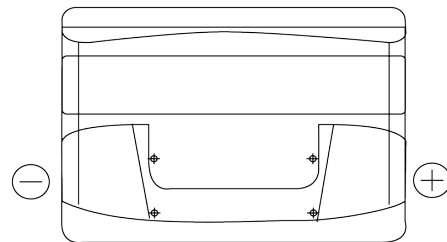

Product overview

Batteries for Cars

Plus CB740

Part number	CB740
Technology	Flooded
EAN/GTIN	3661024014557
Voltage	12 V
Capacity	74 Ah
CCA	680 A
Length	278 mm
Width	175 mm
Height	190 mm
Box size	L03
Polarity	ETN 0
Terminal Type	EN taper post
Hold Down	B13
Weights (subject of variation)	16.60 kg

Polarity

Terminal Type

Positive Terminal

Negative Terminal

Hold Down

Design, features and specifications are subject to change without notice. We disclaim any representation or warranty, express or implied, concerning the data or recommendations, and in no event shall be liable for any loss or damage claimed to have arisen as a result. Some products may not be available in your local market.