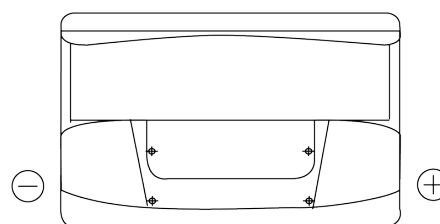

**Product overview**

Batteries for Marine and Leisure

**Start EN750**

Part number	EN750
Technology	Flooded
EAN/GTIN	3661024036085
Voltage	12 V
Capacity	74 Ah
CCA	680 A
MCA	750
Length	278 mm
Width	175 mm
Height	190 mm
Box size	L03
Polarity	ETN 0
Terminal Type	EN taper post
Hold Down	B13
Weights (subject of variation)	16.60 kg

**Polarity**

**Terminal Type**

Positive Terminal

Negative Terminal

**Hold Down**

Design, features and specifications are subject to change without notice. We disclaim any representation or warranty, express or implied, concerning the data or recommendations, and in no event shall be liable for any loss or damage claimed to have arisen as a result. Some products may not be available in your local market.