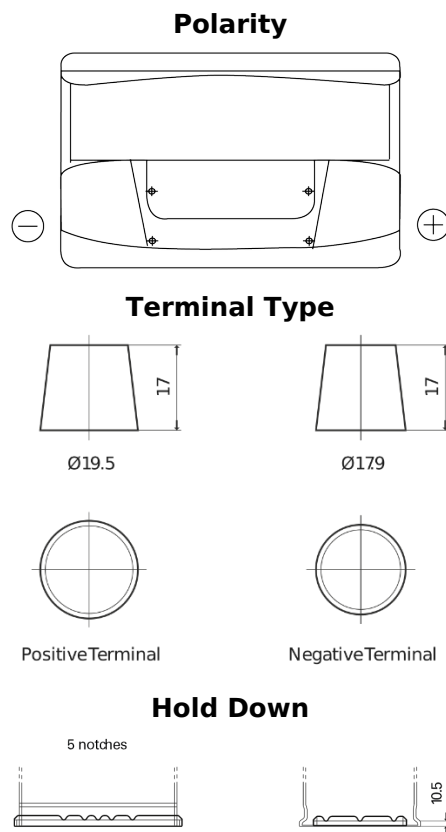

**Product overview**

Batteries for Marine and Leisure

**Vintage EU72L**

Part number	EU72L
Technology	Flooded
EAN/GTIN	3661024036283
Voltage	12 V
Capacity	72 Ah
CCA	640 A
Length	278 mm
Width	175 mm
Height	190 mm
Box size	L03
Polarity	ETN 1
Terminal Type	EN taper post
Hold Down	B13
Weights (subject of variation)	16.00 kg