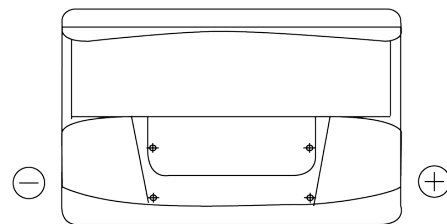

Product overview

Batteries for Cars

Classic EC700

Part number	EC700
Technology	Flooded
EAN/GTIN	3661024034821
Voltage	12 V
Capacity	70 Ah
CCA	640 A
Length	278 mm
Width	175 mm
Height	190 mm
Box size	L03
Polarity	ETN 0
Terminal Type	EN taper post
Hold Down	B13
Weights (subject of variation)	16.00 kg

Polarity

Terminal Type

Positive Terminal

Negative Terminal

Hold Down

Design, features and specifications are subject to change without notice. We disclaim any representation or warranty, express or implied, concerning the data or recommendations, and in no event shall be liable for any loss or damage claimed to have arisen as a result. Some products may not be available in your local market.