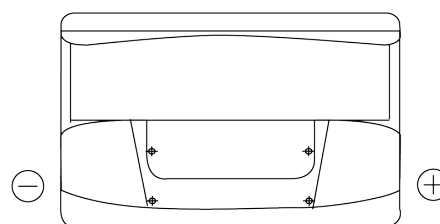

Product overview

Batteries for Cars

Classic EC700

Part number	EC700
Technology	Flooded
EAN/GTIN	3661024034821
Voltage	12 V
Capacity	70 Ah
CCA	640 A
Length	278 mm
Width	175 mm
Height	190 mm
Box size	L03
Polarity	ETN 0
Terminal Type	EN taper post
Hold Down	B13
Weights (subject of variation)	16.00 kg

Polarity

Terminal Type

Positive Terminal

Negative Terminal

Hold Down

Design, features and specifications are subject to change without notice. We disclaim any representation or warranty, express or implied, concerning the data or recommendations, and in no event shall be liable for any loss or damage claimed to have arisen as a result. Some products may not be available in your local market.