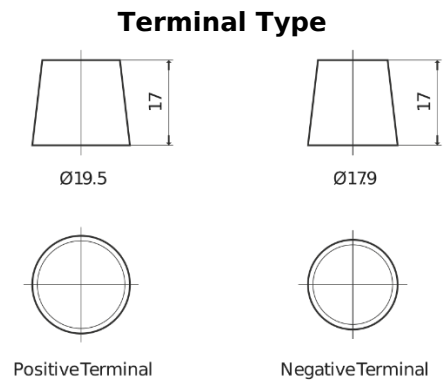

Product overview

Batteries for Marine and Leisure

Equipment ET550

Part number	ET550
Technology	Flooded
EAN/GTIN	3661024036344
Voltage	12 V
Capacity	80 Ah
Watt hour	550 Wh
Length	278 mm
Width	175 mm
Height	190 mm
Box size	L03
Polarity	ETN 0
Terminal Type	EN taper post
Hold Down	B13
Weights (subject of variation)	20.70 kg