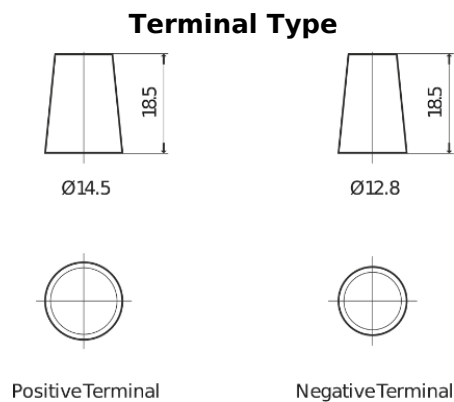

**Product overview**

Batteries for Cars

**Plus CB356**

Part number	CB356
Technology	Flooded
EAN/GTIN	3661024014335
Voltage	12 V
Capacity	35.0 Ah
CCA	240 A
Length	187 mm
Width	127 mm
Height	220 mm
Box size	B19
Polarity	ETN 0
Terminal Type	JIS taper post
Hold Down	B0
Weights (subject of variation)	8.90 kg