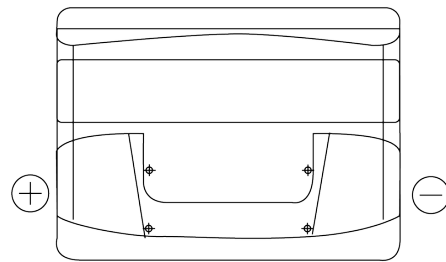

Product overview

Batteries for Cars

Formula FB621

Part number	FB621
Technology	Flooded
EAN/GTIN	3661024044547
Voltage	12 V
Capacity	62 Ah
CCA	540 A
Length	242 mm
Width	175 mm
Height	190 mm
Box size	L02
Polarity	ETN 1
Terminal Type	EN taper post
Hold Down	B13
Weights (subject of variation)	14.20 kg

Polarity

Terminal Type

Positive Terminal

Negative Terminal

Hold Down

Design, features and specifications are subject to change without notice. We disclaim any representation or warranty, express or implied, concerning the data or recommendations, and in no event shall be liable for any loss or damage claimed to have arisen as a result. Some products may not be available in your local market.