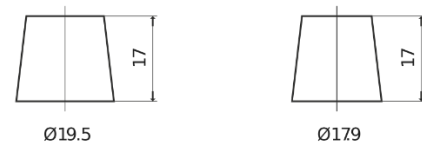

Product overview

Batteries for Cars

Excell EB621

Part number	EB621
Technology	Flooded
EAN/GTIN	3661024034548
Voltage	12 V
Capacity	62 Ah
CCA	540 A
Length	242 mm
Width	175 mm
Height	190 mm
Box size	L02
Polarity	ETN 1
Terminal Type	EN taper post
Hold Down	B13
Weights (subject of variation)	14.20 kg

Polarity

Terminal Type

Positive Terminal

Negative Terminal

Hold Down

Design, features and specifications are subject to change without notice. We disclaim any representation or warranty, express or implied, concerning the data or recommendations, and in no event shall be liable for any loss or damage claimed to have arisen as a result. Some products may not be available in your local market.