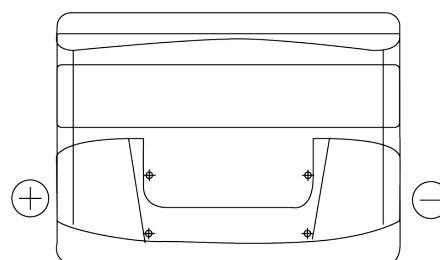

**Product overview**

Batteries for Cars

**Excell EB621**

Part number	EB621
Technology	Flooded
EAN/GTIN	3661024034548
Voltage	12 V
Capacity	62 Ah
CCA	540 A
Length	242 mm
Width	175 mm
Height	190 mm
Box size	L02
Polarity	ETN 1
Terminal Type	EN taper post
Hold Down	B13
Weights (subject of variation)	14.20 kg

**Polarity**

**Terminal Type**

Positive Terminal

Negative Terminal

**Hold Down**

Design, features and specifications are subject to change without notice. We disclaim any representation or warranty, express or implied, concerning the data or recommendations, and in no event shall be liable for any loss or damage claimed to have arisen as a result. Some products may not be available in your local market.