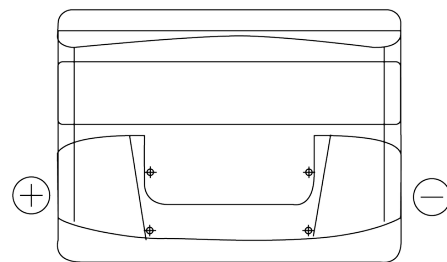

**Product overview**

Batteries for Cars

**Plus CB621**

Part number	CB621
Technology	Flooded
EAN/GTIN	3661024014540
Voltage	12 V
Capacity	62 Ah
CCA	540 A
Length	242 mm
Width	175 mm
Height	190 mm
Box size	L02
Polarity	ETN 1
Terminal Type	EN taper post
Hold Down	B13
Weights (subject of variation)	14.20 kg

**Polarity**

**Terminal Type**

Positive Terminal

Negative Terminal

**Hold Down**

Design, features and specifications are subject to change without notice. We disclaim any representation or warranty, express or implied, concerning the data or recommendations, and in no event shall be liable for any loss or damage claimed to have arisen as a result. Some products may not be available in your local market.