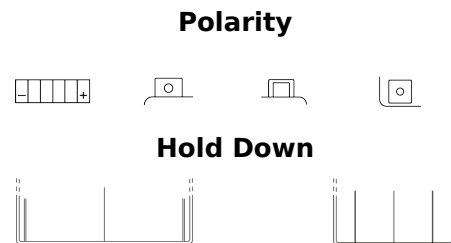

**Product overview**

Batteries for Motorcycles, ATVs, Snowmobiles, Garden

**Li-Ion ELTZ5S**

Part number	ELTZ5S
Technology	Li-Ion
EAN/GTIN	3661024036764
Voltage	12 V
Capacity	2 Ah
CCA	120 A
Watt hour	24 Wh
Length	115 mm
Width	70 mm
Height	85 mm
Box size	C35
Polarity	ETN 0
Terminal Type	M12
Hold Down	B0
Weights (subject of variation)	0.50 kg