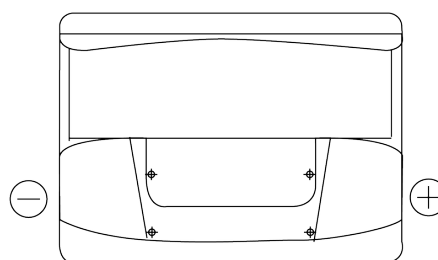

**Product overview**

Batteries for Marine and Leisure

**Start EN600**

Part number	EN600
Technology	Flooded
EAN/GTIN	3661024036092
Voltage	12 V
Capacity	62 Ah
CCA	540 A
MCA	600
Length	242 mm
Width	175 mm
Height	190 mm
Box size	L02
Polarity	ETN 0
Terminal Type	EN taper post
Hold Down	B13
Weights (subject of variation)	14.20 kg

**Polarity**

**Terminal Type**

Positive Terminal

Negative Terminal

**Hold Down**

Design, features and specifications are subject to change without notice. We disclaim any representation or warranty, express or implied, concerning the data or recommendations, and in no event shall be liable for any loss or damage claimed to have arisen as a result. Some products may not be available in your local market.