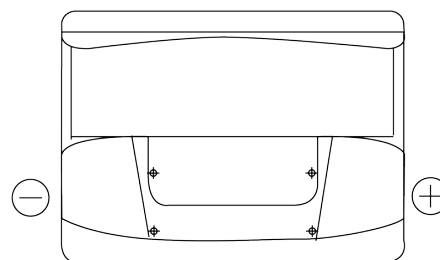

**Product overview**

Batteries for Cars

**Standard TC550**

Part number	TC550
Technology	Flooded
EAN/GTIN	3661024054805
Voltage	12 V
Capacity	55 Ah
CCA	460 A
Length	242 mm
Width	175 mm
Height	190 mm
Box size	L02
Polarity	ETN 0
Terminal Type	EN taper post
Hold Down	B13
Weights (subject of variation)	13.50 kg

**Polarity**

**Terminal Type**

Positive Terminal

Negative Terminal

**Hold Down**

Design, features and specifications are subject to change without notice. We disclaim any representation or warranty, express or implied, concerning the data or recommendations, and in no event shall be liable for any loss or damage claimed to have arisen as a result. Some products may not be available in your local market.