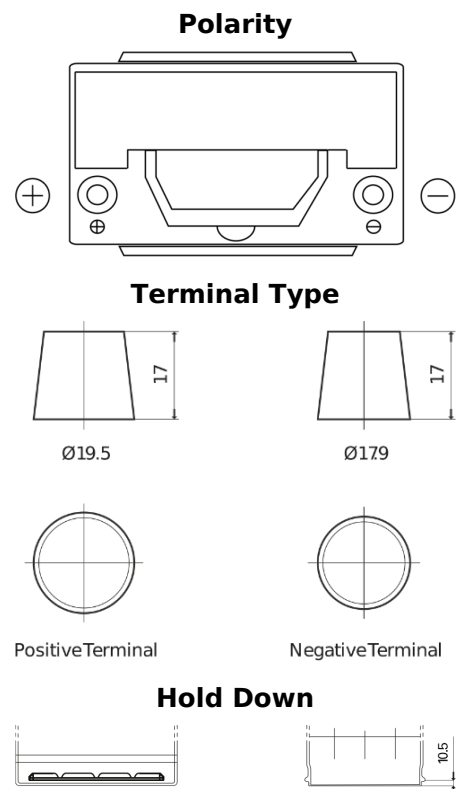

Product overview

Batteries for Cars

Futura CA955

Part number	CA955
Technology	Flooded
EAN/GTIN	3661024016537
Voltage	12 V
Capacity	95.0 Ah
CCA	800 A
Length	306 mm
Width	173 mm
Height	222 mm
Box size	D31
Polarity	ETN 1
Terminal Type	EN taper post
Hold Down	Korean B1
Weights (subject of variation)	21.40 kg