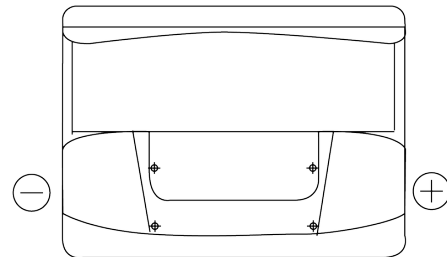

**Product overview**

Batteries for Cars

**Classic EC550**

Part number	EC550
Technology	Flooded
EAN/GTIN	3661024034807
Voltage	12 V
Capacity	55 Ah
CCA	460 A
Length	242 mm
Width	175 mm
Height	190 mm
Box size	L02
Polarity	ETN 0
Terminal Type	EN taper post
Hold Down	B13
Weights (subject of variation)	13.50 kg

**Polarity**

**Terminal Type**

Positive Terminal

Negative Terminal

**Hold Down**

Design, features and specifications are subject to change without notice. We disclaim any representation or warranty, express or implied, concerning the data or recommendations, and in no event shall be liable for any loss or damage claimed to have arisen as a result. Some products may not be available in your local market.