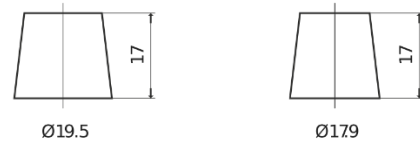

**Product overview**

Batteries for Cars

**Classic EC550**

Part number	EC550
Technology	Flooded
EAN/GTIN	3661024034807
Voltage	12 V
Capacity	55 Ah
CCA	460 A
Length	242 mm
Width	175 mm
Height	190 mm
Box size	L02
Polarity	ETN 0
Terminal Type	EN taper post
Hold Down	B13
Weights (subject of variation)	13.50 kg

**Polarity**

**Terminal Type**

Positive Terminal

Negative Terminal

**Hold Down**

Design, features and specifications are subject to change without notice. We disclaim any representation or warranty, express or implied, concerning the data or recommendations, and in no event shall be liable for any loss or damage claimed to have arisen as a result. Some products may not be available in your local market.