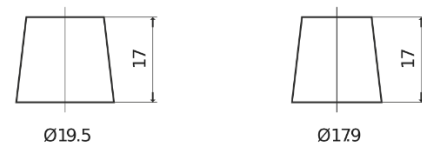

Product overview

Batteries for Cars

Standard CC550

Part number	CC550
Technology	Flooded
EAN/GTIN	3661024014809
Voltage	12 V
Capacity	55 Ah
CCA	460 A
Length	242 mm
Width	175 mm
Height	190 mm
Box size	L02
Polarity	ETN 0
Terminal Type	EN taper post
Hold Down	B13
Weights (subject of variation)	13.50 kg

Polarity

Terminal Type

Positive Terminal

Negative Terminal

Hold Down

Design, features and specifications are subject to change without notice. We disclaim any representation or warranty, express or implied, concerning the data or recommendations, and in no event shall be liable for any loss or damage claimed to have arisen as a result. Some products may not be available in your local market.