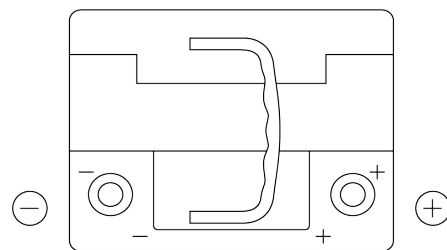

**Product overview**

Batteries for Cars

**Premium EA530**

Part number	EA530
Technology	Flooded
EAN/GTIN	3661024034203
Voltage	12 V
Capacity	53 Ah
CCA	540 A
Length	207 mm
Width	175 mm
Height	190 mm
Box size	L01
Polarity	ETN 0
Terminal Type	EN taper post
Hold Down	B13
Weights (subject of variation)	12.70 kg

**Polarity**

**Terminal Type**

Positive Terminal

Negative Terminal

**Hold Down**

Design, features and specifications are subject to change without notice. We disclaim any representation or warranty, express or implied, concerning the data or recommendations, and in no event shall be liable for any loss or damage claimed to have arisen as a result. Some products may not be available in your local market.