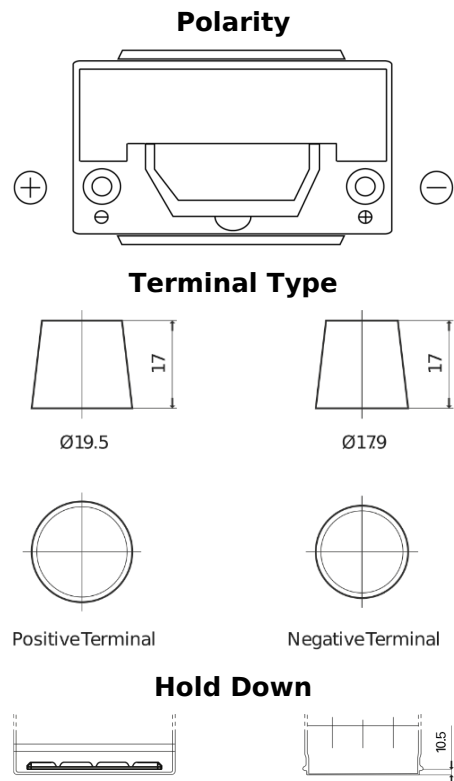

Product overview

Batteries for Cars

Futura CA954

Part number	CA954
Technology	Flooded
EAN/GTIN	3661024016520
Voltage	12 V
Capacity	95.0 Ah
CCA	800 A
Length	306 mm
Width	173 mm
Height	222 mm
Box size	D31
Polarity	ETN 0
Terminal Type	EN taper post
Hold Down	Korean B1
Weights (subject of variation)	21.40 kg