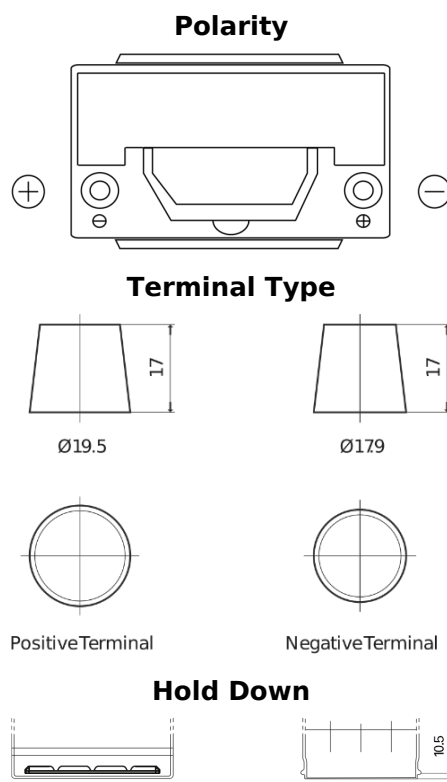

Product overview

Batteries for Cars

Futura CA954

Part number	CA954
Technology	Flooded
EAN/GTIN	3661024016520
Voltage	12 V
Capacity	95.0 Ah
CCA	800 A
Length	306 mm
Width	173 mm
Height	222 mm
Box size	D31
Polarity	ETN 0
Terminal Type	EN taper post
Hold Down	Korean B1
Weights (subject of variation)	21.40 kg