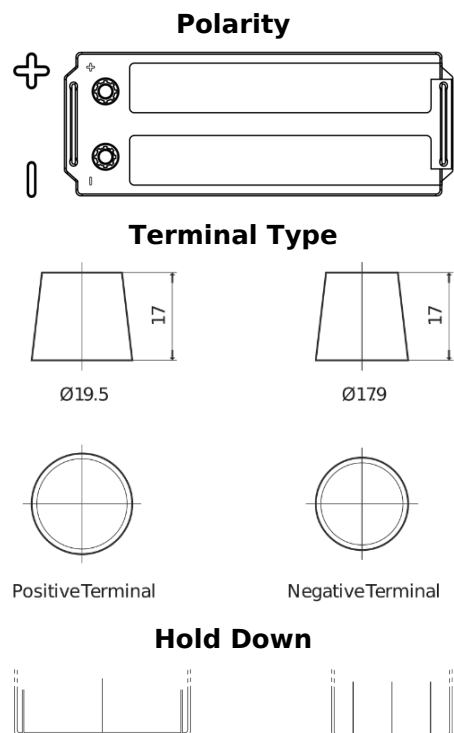

Product overview

Batteries for Trucks, Buses, Construction, Agriculture

PowerPRO Agri&Construction FJ1523

Part number	FJ1523
Technology	Flooded
EAN/GTIN	3661024046596
Voltage	12 V
Capacity	152.0 Ah
CCA	1130 A
Length	513 mm
Width	189 mm
Height	223 mm
Box size	D04
Polarity	ETN 3
Terminal Type	EN taper post
Hold Down	B0
Weights (subject of variation)	40.30 kg