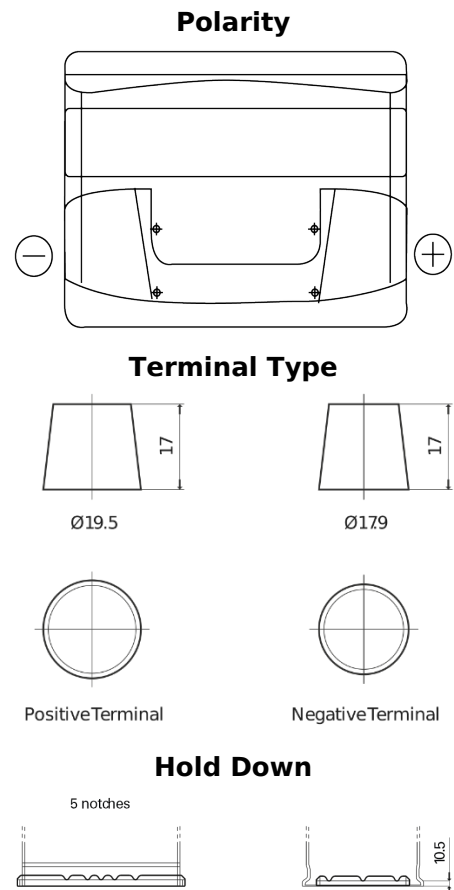

**Product overview**

Batteries for Cars

**Classic EC440**

Part number	EC440
Technology	Flooded
EAN/GTIN	3661024034784
Voltage	12 V
Capacity	44 Ah
CCA	360 A
Length	207 mm
Width	175 mm
Height	190 mm
Box size	L01
Polarity	ETN 0
Terminal Type	EN taper post
Hold Down	B13
Weights (subject of variation)	11.10 kg