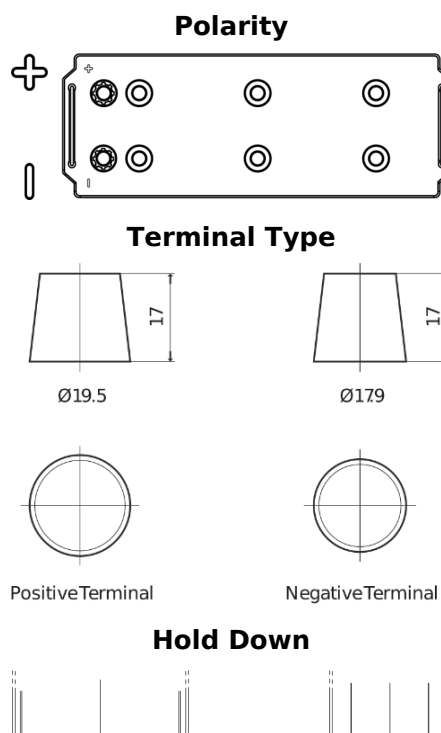

Product overview

Batteries for Trucks, Buses, Construction, Agriculture

StartPRO FG1403

Part number	FG1403
Technology	Flooded
EAN/GTIN	3661024045421
Voltage	12 V
Capacity	140.0 Ah
CCA	800 A
Length	513 mm
Width	189 mm
Height	223 mm
Box size	D04
Polarity	ETN 3
Terminal Type	EN taper post
Hold Down	B0
Weights (subject of variation)	34.10 kg