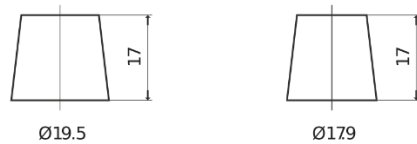

Terminal Type