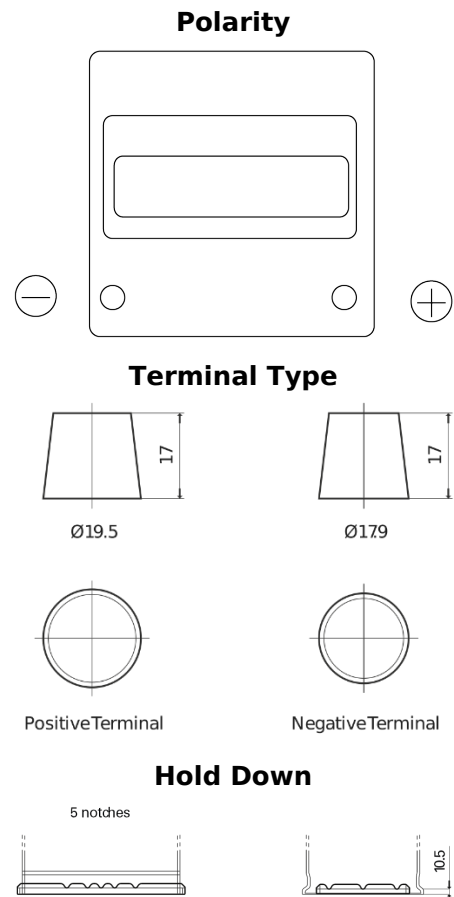

Product overview

Batteries for Cars

Excell EB440

Part number	EB440
Technology	Flooded
EAN/GTIN	3661024034500
Voltage	12 V
Capacity	44 Ah
CCA	400 A
Length	175 mm
Width	175 mm
Height	190 mm
Box size	L00
Polarity	ETN 0
Terminal Type	EN taper post
Hold Down	B13
Weights (subject of variation)	10.70 kg