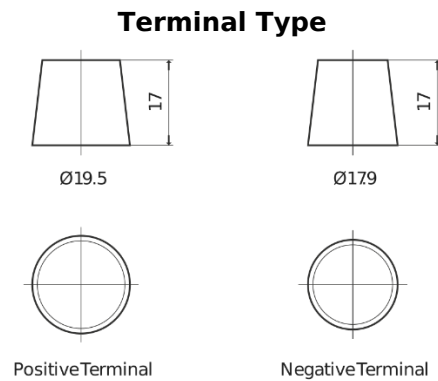

Product overview

Batteries for Marine and Leisure

Vintage EU77-6

Part number	EU77-6
Technology	Flooded
EAN/GTIN	3661024036177
Voltage	6 V
Capacity	77 Ah
CCA	650 A
Length	215 mm
Width	169 mm
Height	184 mm
Box size	H02
Polarity	ETN 0
Terminal Type	EN taper post
Hold Down	B6
Weights (subject of variation)	11.10 kg