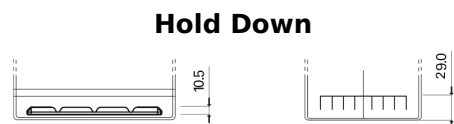

Product overview

Batteries for Cars

Futura CA755

Part number	CA755
Technology	Flooded
EAN/GTIN	3661024016513
Voltage	12 V
Capacity	75.0 Ah
CCA	630 A
Length	270 mm
Width	173 mm
Height	222 mm
Box size	D26
Polarity	ETN 1
Terminal Type	EN taper post
Hold Down	Korean B1+B6
Weights (subject of variation)	17.40 kg