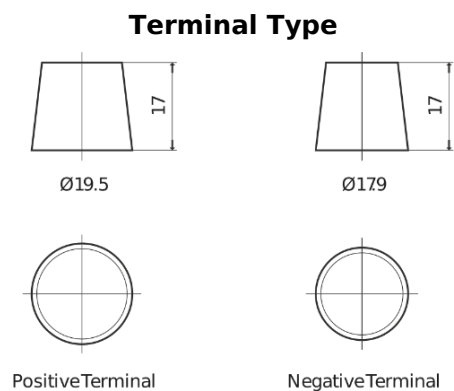

Product overview

Batteries for Cars

Futura CA755

Part number	CA755
Technology	Flooded
EAN/GTIN	3661024016513
Voltage	12 V
Capacity	75.0 Ah
CCA	630 A
Length	270 mm
Width	173 mm
Height	222 mm
Box size	D26
Polarity	ETN 1
Terminal Type	EN taper post
Hold Down	Korean B1+B6
Weights (subject of variation)	17.40 kg