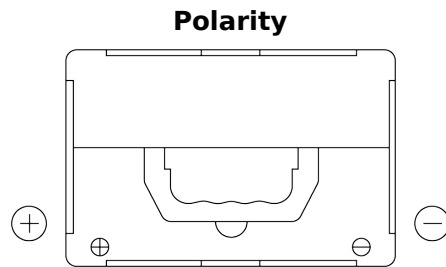

Product overview

Batteries for Cars

Formula FB558

Part number	FB558
Technology	Flooded
EAN/GTIN	3661024046985
Voltage	12 V
Capacity	55 Ah
CCA	620 A
Length	230 mm
Width	180 mm
Height	186 mm
Box size	G75
Polarity	ETN 1
Terminal Type	SAE S 3/8" side Terminal
Hold Down	B7
Weights (subject of variation)	14.20 kg