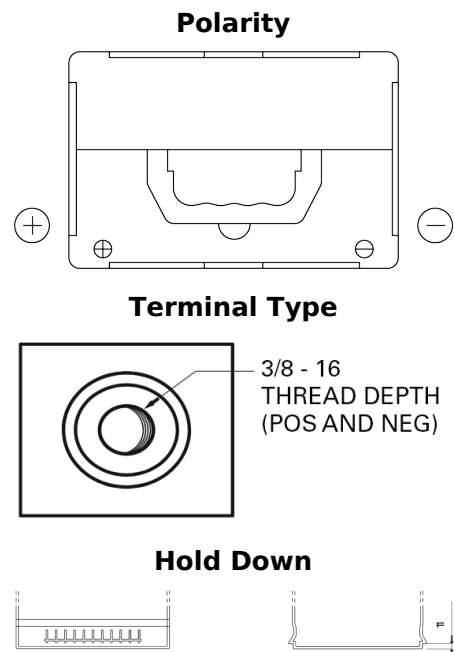

Product overview

Batteries for Cars

Excell EB558

Part number	EB558
Technology	Flooded
EAN/GTIN	3661024037419
Voltage	12 V
Capacity	55 Ah
CCA	620 A
Length	230 mm
Width	180 mm
Height	186 mm
Box size	G75
Polarity	ETN 1
Terminal Type	SAE S 3/8" side Terminal
Hold Down	B7
Weights (subject of variation)	14.20 kg