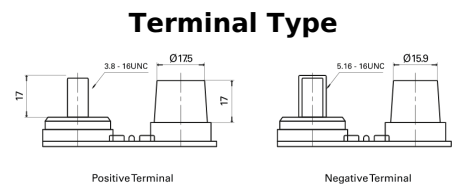

Product overview

Batteries for Trucks, Buses, Construction, Agriculture

PowerPRO Agri&Construction EJ050C

Part number	EJ050C
Technology	AGM
EAN/GTIN	3661024036979
Voltage	12 V
Capacity	50 Ah
CCA	800 A
Length	260 mm
Width	173 mm
Height	206 mm
Box size	G34
Polarity	ETN 1
Terminal Type	SAE M 3/8"- 5/16" taper&stud
Hold Down	B7
Weights (subject of variation)	17.90 kg