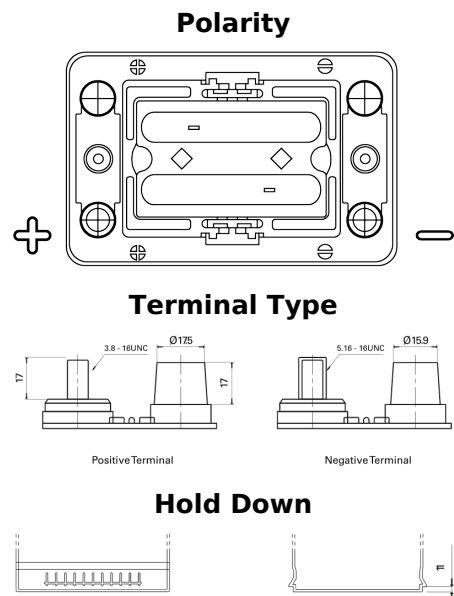

Product overview

Batteries for Trucks, Buses, Construction, Agriculture

PowerPRO Agri&Construction CJ050C

Part number	CJ050C
Technology	Flooded
EAN/GTIN	3661024016810
Voltage	12 V
Capacity	50 Ah
CCA	800 A
Length	260 mm
Width	173 mm
Height	206 mm
Box size	G34
Polarity	ETN 1
Terminal Type	SAE M 3/8"- 5/16" taper&stud
Hold Down	B7
Weights (subject of variation)	17.90 kg