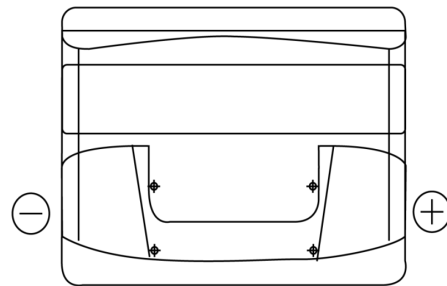

Product overview

Batteries for Cars

Standard FC440

Part number	FC440
Technology	Flooded
EAN/GTIN	3661024044783
Voltage	12 V
Capacity	44.0 Ah
CCA	360 A
Length	207 mm
Width	175 mm
Height	190 mm
Box size	L01
Polarity	ETN 0
Terminal Type	EN taper post
Hold Down	B13
Weights (subject of variation)	11.10 kg

Polarity

Terminal Type

Positive Terminal

Negative Terminal

Hold Down

Design, features and specifications are subject to change without notice. We disclaim any representation or warranty, express or implied, concerning the data or recommendations, and in no event shall be liable for any loss or damage claimed to have arisen as a result. Some products may not be available in your local market.