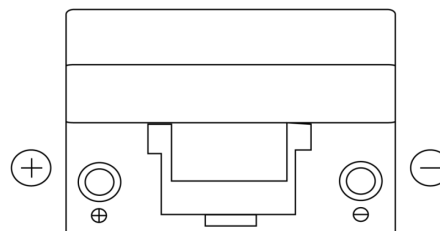

Product overview

Batteries for Cars

Formula FB955

Part number	FB955
Technology	Flooded
EAN/GTIN	3661024044462
Voltage	12 V
Capacity	95.0 Ah
CCA	760 A
Length	306 mm
Width	173 mm
Height	222 mm
Box size	D31
Polarity	ETN 1
Terminal Type	EN taper post
Hold Down	Korean B1
Weights (subject of variation)	20.60 kg

Polarity

Terminal Type

Hold Down

Design, features and specifications are subject to change without notice. We disclaim any representation or warranty, express or implied, concerning the data or recommendations, and in no event shall be liable for any loss or damage claimed to have arisen as a result. Some products may not be available in your local market.