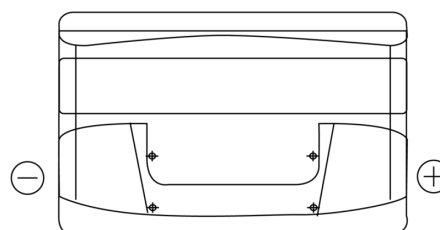

Product overview

Batteries for Cars

Formula FB852

Part number	FB852
Technology	Flooded
EAN/GTIN	3661024044660
Voltage	12 V
Capacity	85.0 Ah
CCA	760 A
Length	353 mm
Width	175 mm
Height	175 mm
Box size	LB5
Polarity	ETN 0
Terminal Type	EN taper post
Hold Down	B13
Weights (subject of variation)	19.40 kg

Polarity

Terminal Type

Positive Terminal

Negative Terminal

Hold Down

Design, features and specifications are subject to change without notice. We disclaim any representation or warranty, express or implied, concerning the data or recommendations, and in no event shall be liable for any loss or damage claimed to have arisen as a result. Some products may not be available in your local market.