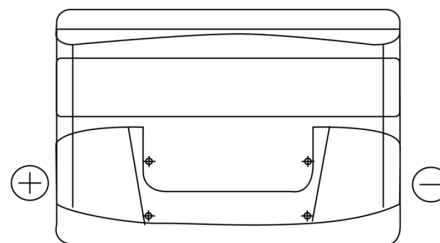

Product overview

Batteries for Cars

Formula FB741

Part number	FB741
Technology	Flooded
EAN/GTIN	3661024044561
Voltage	12 V
Capacity	74.0 Ah
CCA	680 A
Length	278 mm
Width	175 mm
Height	190 mm
Box size	L03
Polarity	ETN 1
Terminal Type	EN taper post
Hold Down	B13
Weights (subject of variation)	16.60 kg

Polarity

Terminal Type

Hold Down

Design, features and specifications are subject to change without notice. We disclaim any representation or warranty, express or implied, concerning the data or recommendations, and in no event shall be liable for any loss or damage claimed to have arisen as a result. Some products may not be available in your local market.