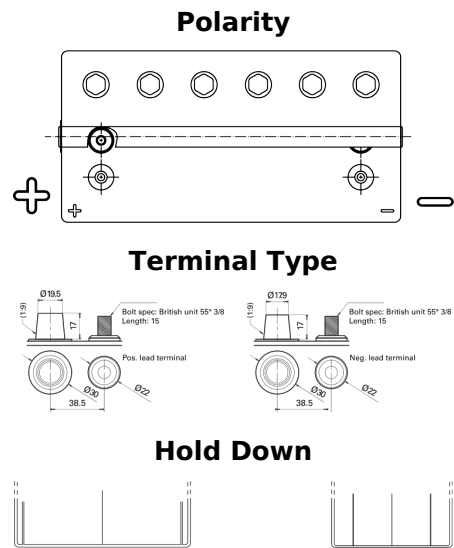

**Product overview**

Batteries for Marine and Leisure

**Start AGM EM960**

Part number	EM960
Technology	AGM
EAN/GTIN	3661024036016
Voltage	12 V
Capacity	100 Ah
CCA	800 A
MCA	960
Length	330 mm
Width	173 mm
Height	240 mm
Box size	G31
Polarity	ETN 1
Terminal Type	SAE M 3/8" taper&stud
Hold Down	B0
Weights (subject of variation)	31.00 kg