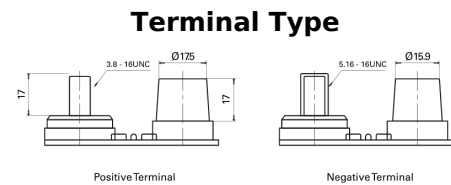

Product overview

Batteries for Marine and Leisure

Dual AGM EP900

Part number	EP900
Technology	AGM
EAN/GTIN	3661024035965
Voltage	12 V
Capacity	100 Ah
CCA	800 A
Watt hour	900 Wh
Length	330 mm
Width	173 mm
Height	240 mm
Box size	G31
Polarity	ETN 1
Terminal Type	SAE M 3/8" - 5/16" taper&stud
Hold Down	B0
Weights (subject of variation)	31.00 kg