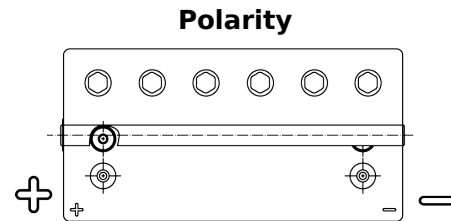

Product overview

Batteries for Marine and Leisure

Dual AGM EP900

Part number	EP900
Technology	AGM
EAN/GTIN	3661024035965
Voltage	12 V
Capacity	100 Ah
CCA	800 A
Watt hour	900 Wh
Length	330 mm
Width	173 mm
Height	240 mm
Box size	G31
Polarity	ETN 1
Terminal Type	SAE M 3/8" - 5/16" taper&stud
Hold Down	B0
Weights (subject of variation)	31.00 kg