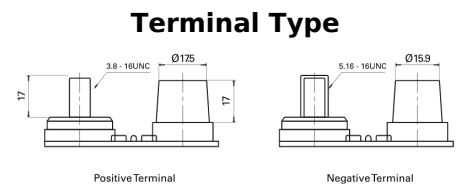

**Product overview**

Batteries for Marine and Leisure

**Dual AGM EP900**

Part number	EP900
Technology	AGM
EAN/GTIN	3661024035965
Voltage	12 V
Capacity	100 Ah
CCA	800 A
Watt hour	900 Wh
Length	330 mm
Width	173 mm
Height	240 mm
Box size	G31
Polarity	ETN 1
Terminal Type	SAE M 3/8"- 5/16" taper&stud
Hold Down	B0
Weights (subject of variation)	31.00 kg