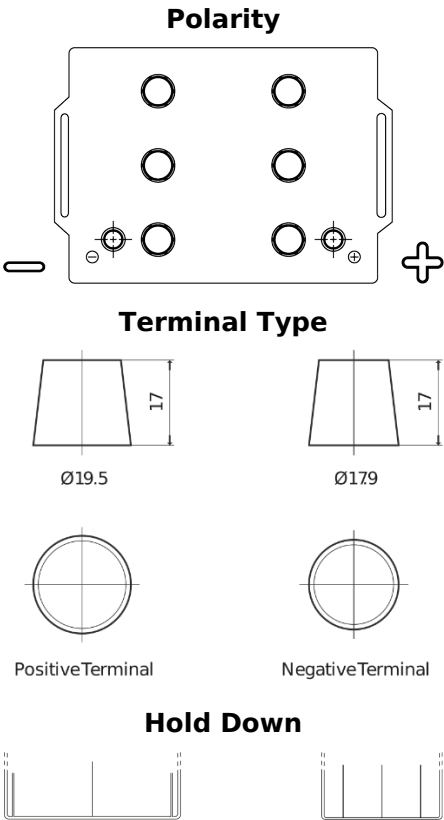

Product overview

Batteries for Trucks, Buses, Construction, Agriculture

StartPRO FG145A

Part number	FG145A
Technology	Flooded
EAN/GTIN	3661024045551
Voltage	12 V
Capacity	145 Ah
CCA	1000 A
Length	360 mm
Width	253 mm
Height	240 mm
Box size	F21
Polarity	ETN 6
Terminal Type	EN taper post
Hold Down	B0
Weights (subject of variation)	38.10 kg