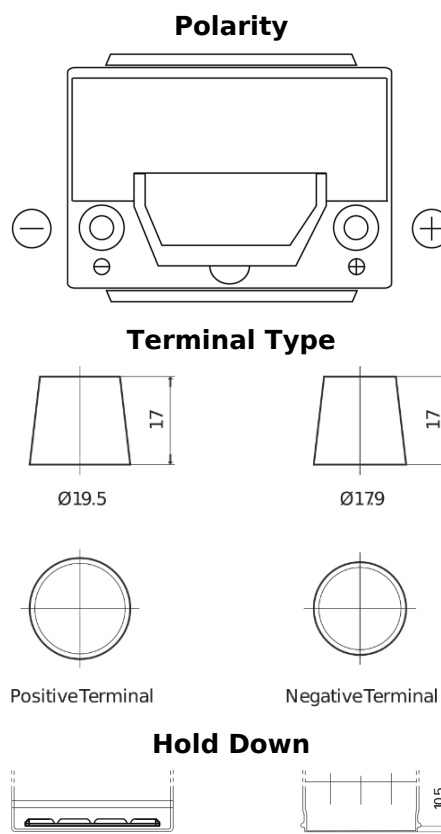

Product overview

Batteries for Cars

Futura CA654

Part number	CA654
Technology	Flooded
EAN/GTIN	3661024016483
Voltage	12 V
Capacity	65.0 Ah
CCA	580 A
Length	230 mm
Width	173 mm
Height	222 mm
Box size	D23
Polarity	ETN 0
Terminal Type	EN taper post
Hold Down	Korean B1
Weights (subject of variation)	16.00 kg