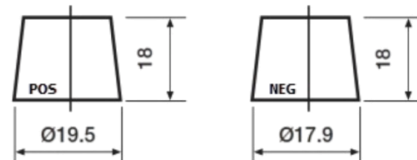

**Product overview**

Batteries for Cars

**Premium EA456**

Part number	EA456
Technology	Flooded
EAN/GTIN	3661024034128
Voltage	12 V
Capacity	45 Ah
CCA	390 A
Length	237 mm
Width	127 mm
Height	227 mm
Box size	B24
Polarity	ETN 0
Terminal Type	From JIS to EN (Ring adapter)
Hold Down	B1
Weights (subject of variation)	11.80 kg

**Polarity**

**Terminal Type**

Remove T1 adapter for T3

**Hold Down**

Design, features and specifications are subject to change without notice. We disclaim any representation or warranty, express or implied, concerning the data or recommendations, and in no event shall be liable for any loss or damage claimed to have arisen as a result. Some products may not be available in your local market.