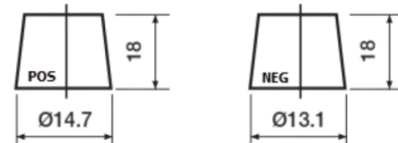

**Product overview**

Batteries for Cars

**Premium EA456**

Part number	EA456
Technology	Flooded
EAN/GTIN	3661024034128
Voltage	12 V
Capacity	45 Ah
CCA	390 A
Length	237 mm
Width	127 mm
Height	227 mm
Box size	B24
Polarity	ETN 0
Terminal Type	From JIS to EN (Ring adapter)
Hold Down	B1
Weights (subject of variation)	11.80 kg

**Polarity**

**Terminal Type**

Remove T1 adapter for T3

**Hold Down**

Design, features and specifications are subject to change without notice. We disclaim any representation or warranty, express or implied, concerning the data or recommendations, and in no event shall be liable for any loss or damage claimed to have arisen as a result. Some products may not be available in your local market.