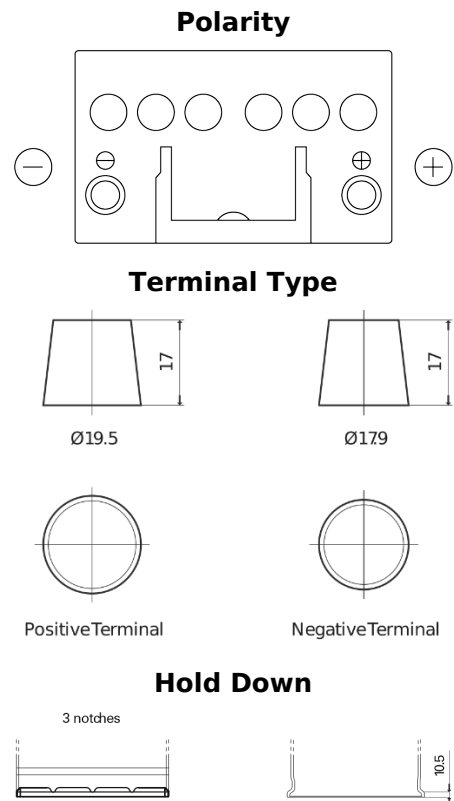

Product overview

Batteries for Cars

Excell EB450

Part number	EB450
Technology	Flooded
EAN/GTIN	3661024034494
Voltage	12 V
Capacity	45 Ah
CCA	330 A
Length	220 mm
Width	135 mm
Height	225 mm
Box size	E02
Polarity	ETN 0
Terminal Type	EN taper post
Hold Down	B1
Weights (subject of variation)	12.50 kg