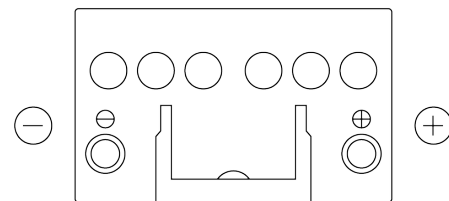

Product overview

Batteries for Cars

Excell EB450

Part number	EB450
Technology	Flooded
EAN/GTIN	3661024034494
Voltage	12 V
Capacity	45 Ah
CCA	330 A
Length	220 mm
Width	135 mm
Height	225 mm
Box size	E02
Polarity	ETN 0
Terminal Type	EN taper post
Hold Down	B1
Weights (subject of variation)	12.50 kg

Polarity

Terminal Type

Positive Terminal

Negative Terminal

Hold Down

Design, features and specifications are subject to change without notice. We disclaim any representation or warranty, express or implied, concerning the data or recommendations, and in no event shall be liable for any loss or damage claimed to have arisen as a result. Some products may not be available in your local market.