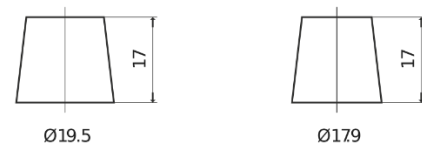

Terminal Type