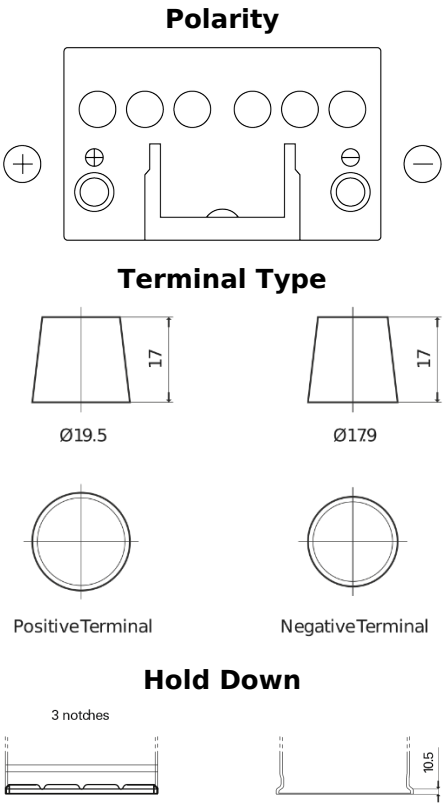

**Product overview**

Batteries for Cars

**Formula FB451**

Part number	FB451
Technology	Flooded
EAN/GTIN	3661024044486
Voltage	12 V
Capacity	45 Ah
CCA	330 A
Length	220 mm
Width	135 mm
Height	225 mm
Box size	E02
Polarity	ETN 1
Terminal Type	EN taper post
Hold Down	B1
Weights (subject of variation)	12.50 kg