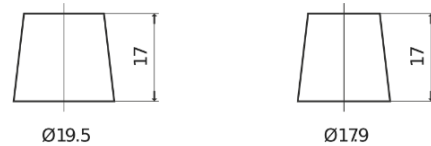

Product overview

Batteries for Cars

Formula FB455

Part number	FB455
Technology	Flooded
EAN/GTIN	3661024044387
Voltage	12 V
Capacity	45.0 Ah
CCA	330 A
Length	237 mm
Width	127 mm
Height	227 mm
Box size	B24
Polarity	ETN 1
Terminal Type	EN taper post
Hold Down	B0
Weights (subject of variation)	11.40 kg

Polarity

Terminal Type

Positive Terminal

Negative Terminal

Hold Down

Design, features and specifications are subject to change without notice. We disclaim any representation or warranty, express or implied, concerning the data or recommendations, and in no event shall be liable for any loss or damage claimed to have arisen as a result. Some products may not be available in your local market.