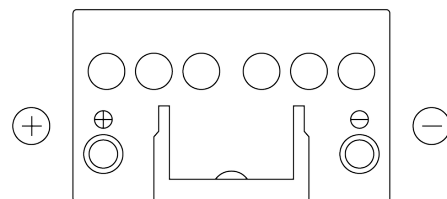

**Product overview**

Batteries for Cars

**Plus CB451**

Part number	CB451
Technology	Flooded
EAN/GTIN	3661024014489
Voltage	12 V
Capacity	45 Ah
CCA	330 A
Length	220 mm
Width	135 mm
Height	225 mm
Box size	E02
Polarity	ETN 1
Terminal Type	EN taper post
Hold Down	B1
Weights (subject of variation)	12.50 kg

**Polarity**

**Terminal Type**

Positive Terminal

Negative Terminal

**Hold Down**

Design, features and specifications are subject to change without notice. We disclaim any representation or warranty, express or implied, concerning the data or recommendations, and in no event shall be liable for any loss or damage claimed to have arisen as a result. Some products may not be available in your local market.