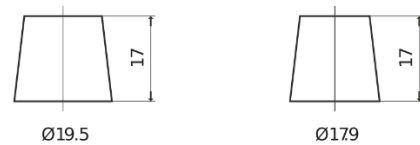

**Product overview**

Batteries for Cars

**Plus CB451**

Part number	CB451
Technology	Flooded
EAN/GTIN	3661024014489
Voltage	12 V
Capacity	45 Ah
CCA	330 A
Length	220 mm
Width	135 mm
Height	225 mm
Box size	E02
Polarity	ETN 1
Terminal Type	EN taper post
Hold Down	B1
Weights (subject of variation)	12.50 kg

**Polarity**

**Terminal Type**

Positive Terminal

Negative Terminal

**Hold Down**

Design, features and specifications are subject to change without notice. We disclaim any representation or warranty, express or implied, concerning the data or recommendations, and in no event shall be liable for any loss or damage claimed to have arisen as a result. Some products may not be available in your local market.