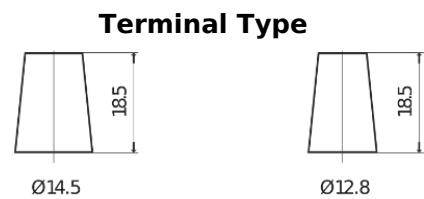

**Product overview**

Batteries for Cars

**Formula FB357**

Part number	FB357
Technology	Flooded
EAN/GTIN	3661024044349
Voltage	12 V
Capacity	35.0 Ah
CCA	240 A
Length	187 mm
Width	127 mm
Height	220 mm
Box size	B19
Polarity	ETN 1
Terminal Type	JIS taper post
Hold Down	B0
Weights (subject of variation)	8.90 kg