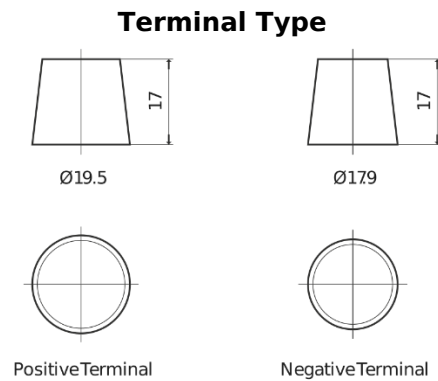

Product overview

Batteries for Trucks, Buses, Construction, Agriculture

PowerPRO Agri&Construction FJ1355

Part number	FJ1355
Technology	Flooded
EAN/GTIN	3661024046640
Voltage	12 V
Capacity	135 Ah
CCA	1000 A
Length	514 mm
Width	175 mm
Height	210 mm
Box size	DB8
Polarity	ETN 3
Terminal Type	EN taper post
Hold Down	B3
Weights (subject of variation)	36.00 kg