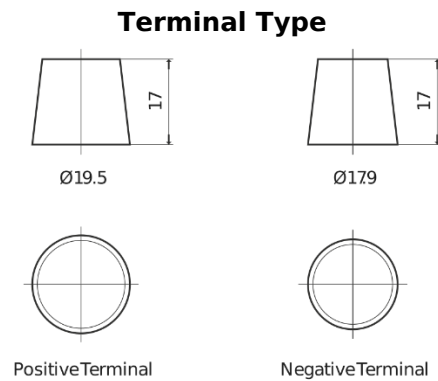

Product overview

Batteries for Trucks, Buses, Construction, Agriculture

StartPRO FG1355

Part number	FG1355
Technology	Flooded
EAN/GTIN	3661024045520
Voltage	12 V
Capacity	135 Ah
CCA	1000 A
Length	514 mm
Width	175 mm
Height	210 mm
Box size	DB8
Polarity	ETN 3
Terminal Type	EN taper post
Hold Down	B3
Weights (subject of variation)	36.00 kg