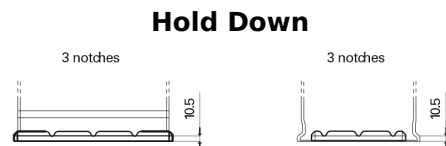

Product overview

Batteries for Trucks, Buses, Construction, Agriculture

StartPRO FG1355

Part number	FG1355
Technology	Flooded
EAN/GTIN	3661024045520
Voltage	12 V
Capacity	135 Ah
CCA	1000 A
Length	514 mm
Width	175 mm
Height	210 mm
Box size	DB8
Polarity	ETN 3
Terminal Type	EN taper post
Hold Down	B3
Weights (subject of variation)	36.00 kg