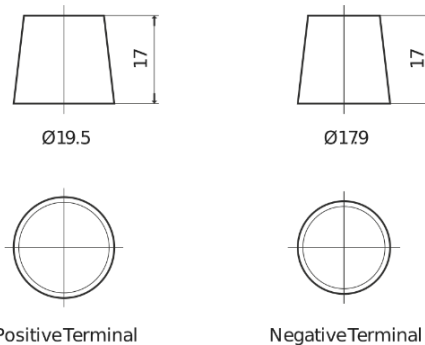

Terminal Type

Hold Down

Design, features and specifications are subject to change without notice. We disclaim any representation or warranty, express or implied, concerning the data or recommendations, and in no event shall be liable for any loss or damage claimed to have arisen as a result. Some products may not be available in your local market.