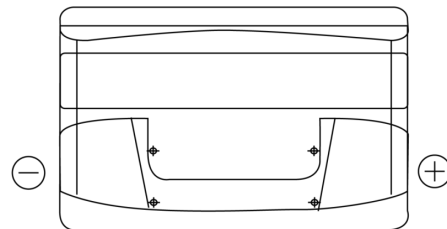

Product overview

Batteries for Cars

Formula FB1000

Part number	FB1000
Technology	Flooded
EAN/GTIN	3661024044714
Voltage	12 V
Capacity	100.0 Ah
CCA	720 A
Length	315 mm
Width	175 mm
Height	205 mm
Box size	LH4
Polarity	ETN 0
Terminal Type	EN taper post
Hold Down	B13
Weights (subject of variation)	21.90 kg

Polarity

Terminal Type

Positive Terminal

Negative Terminal

Hold Down

Design, features and specifications are subject to change without notice. We disclaim any representation or warranty, express or implied, concerning the data or recommendations, and in no event shall be liable for any loss or damage claimed to have arisen as a result. Some products may not be available in your local market.