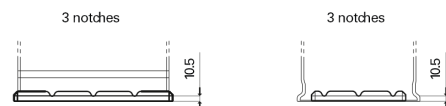

Product overview

Batteries for Trucks, Buses, Construction, Agriculture

PowerPRO Agri&Construction EJ1355

Part number	EJ1355
Technology	Flooded
EAN/GTIN	3661024036955
Voltage	12 V
Capacity	135 Ah
CCA	1000 A
Length	514 mm
Width	175 mm
Height	210 mm
Box size	DB8
Polarity	ETN 3
Terminal Type	EN taper post
Hold Down	B3
Weights (subject of variation)	36.00 kg

Polarity

Terminal Type

Positive Terminal

Negative Terminal

Hold Down

Design, features and specifications are subject to change without notice. We disclaim any representation or warranty, express or implied, concerning the data or recommendations, and in no event shall be liable for any loss or damage claimed to have arisen as a result. Some products may not be available in your local market.