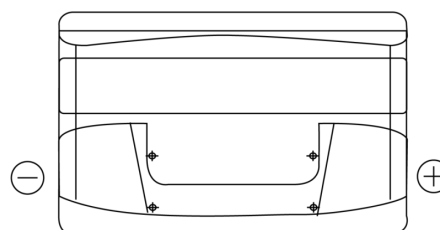

Product overview

Batteries for Cars

Formula FB1000

Part number	FB1000
Technology	Flooded
EAN/GTIN	3661024044714
Voltage	12 V
Capacity	100.0 Ah
CCA	720 A
Length	315 mm
Width	175 mm
Height	205 mm
Box size	LH4
Polarity	ETN 0
Terminal Type	EN taper post
Hold Down	B13
Weights (subject of variation)	21.90 kg

Polarity

Terminal Type

Hold Down

Design, features and specifications are subject to change without notice. We disclaim any representation or warranty, express or implied, concerning the data or recommendations, and in no event shall be liable for any loss or damage claimed to have arisen as a result. Some products may not be available in your local market.