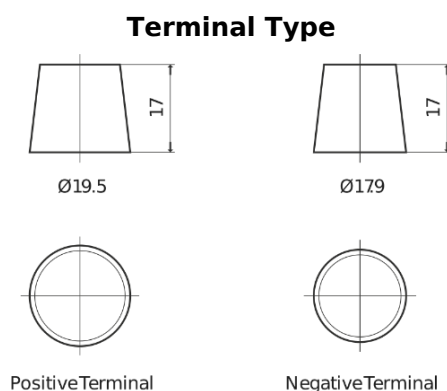

Product overview

Batteries for Cars

Formula Xtreme FA955

Part number	FA955
Technology	Flooded
EAN/GTIN	3661024044196
Voltage	12 V
Capacity	95.0 Ah
CCA	800 A
Length	306 mm
Width	173 mm
Height	222 mm
Box size	D31
Polarity	ETN 1
Terminal Type	EN taper post
Hold Down	Korean B1
Weights (subject of variation)	21.40 kg