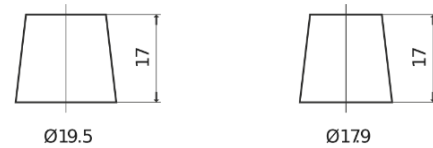

Product overview

Batteries for Cars

Futura CA612

Part number	CA612
Technology	Flooded
EAN/GTIN	3661024014274
Voltage	12 V
Capacity	61.0 Ah
CCA	600 A
Length	242 mm
Width	175 mm
Height	175 mm
Box size	LB2
Polarity	ETN 0
Terminal Type	EN taper post
Hold Down	B13
Weights (subject of variation)	14.00 kg

Polarity

Terminal Type

Positive Terminal

Negative Terminal

Hold Down

Design, features and specifications are subject to change without notice. We disclaim any representation or warranty, express or implied, concerning the data or recommendations, and in no event shall be liable for any loss or damage claimed to have arisen as a result. Some products may not be available in your local market.