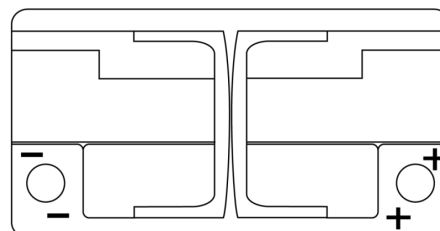

Product overview

Batteries for Cars

Formula Xtreme FA852

| | |
|--------------------------------|---------------|
| Part number | FA852 |
| Technology | Flooded |
| EAN/GTIN | 3661024044295 |
| Voltage | 12 V |
| Capacity | 85.0 Ah |
| CCA | 800 A |
| Length | 315 mm |
| Width | 175 mm |
| Height | 175 mm |
| Box size | LB4 |
| Polarity | ETN 0 |
| Terminal Type | EN taper post |
| Hold Down | B13 |
| Weights (subject of variation) | 18.60 kg |

Polarity

Terminal Type

Hold Down

Design, features and specifications are subject to change without notice. We disclaim any representation or warranty, express or implied, concerning the data or recommendations, and in no event shall be liable for any loss or damage claimed to have arisen as a result. Some products may not be available in your local market.